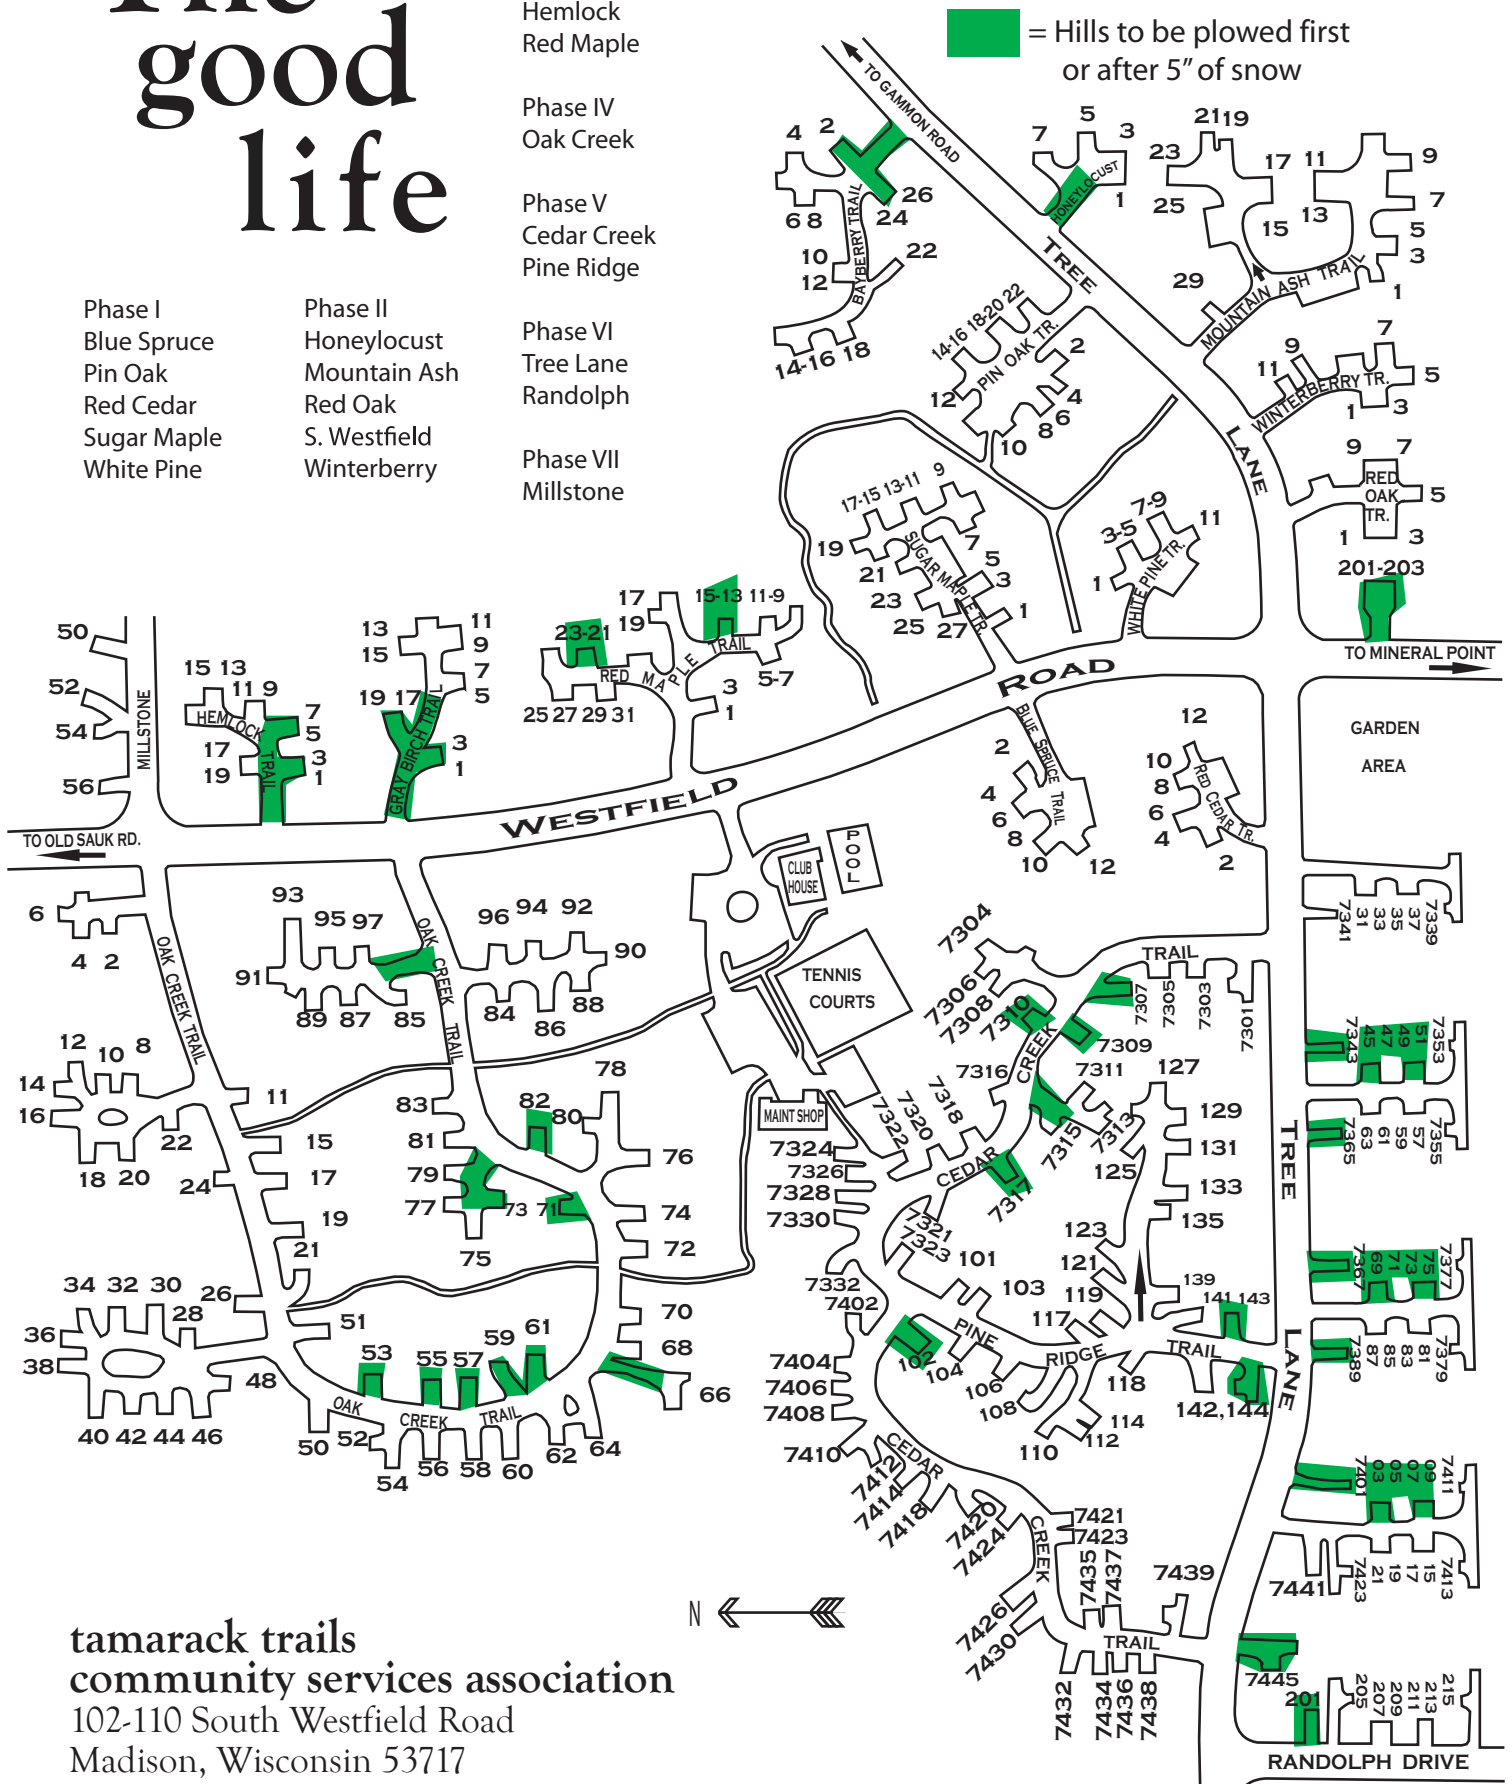

The good life

Phase III
 Bayberry
 Gray Birch
 Hemlock
 Red Maple

Phase IV
 Oak Creek

Phase V
 Cedar Creek
 Pine Ridge

Phase VI
 Tree Lane
 Randolph

Phase VII
 Millstone

Phase I
 Blue Spruce
 Pin Oak
 Red Cedar
 Sugar Maple
 White Pine

Phase II
 Honeylocust
 Mountain Ash
 Red Oak
 S. Westfield
 Winterberry

 = Hills to be plowed first or after 5" of snow

tamarack trails
 community services association
 102-110 South Westfield Road
 Madison, Wisconsin 53717